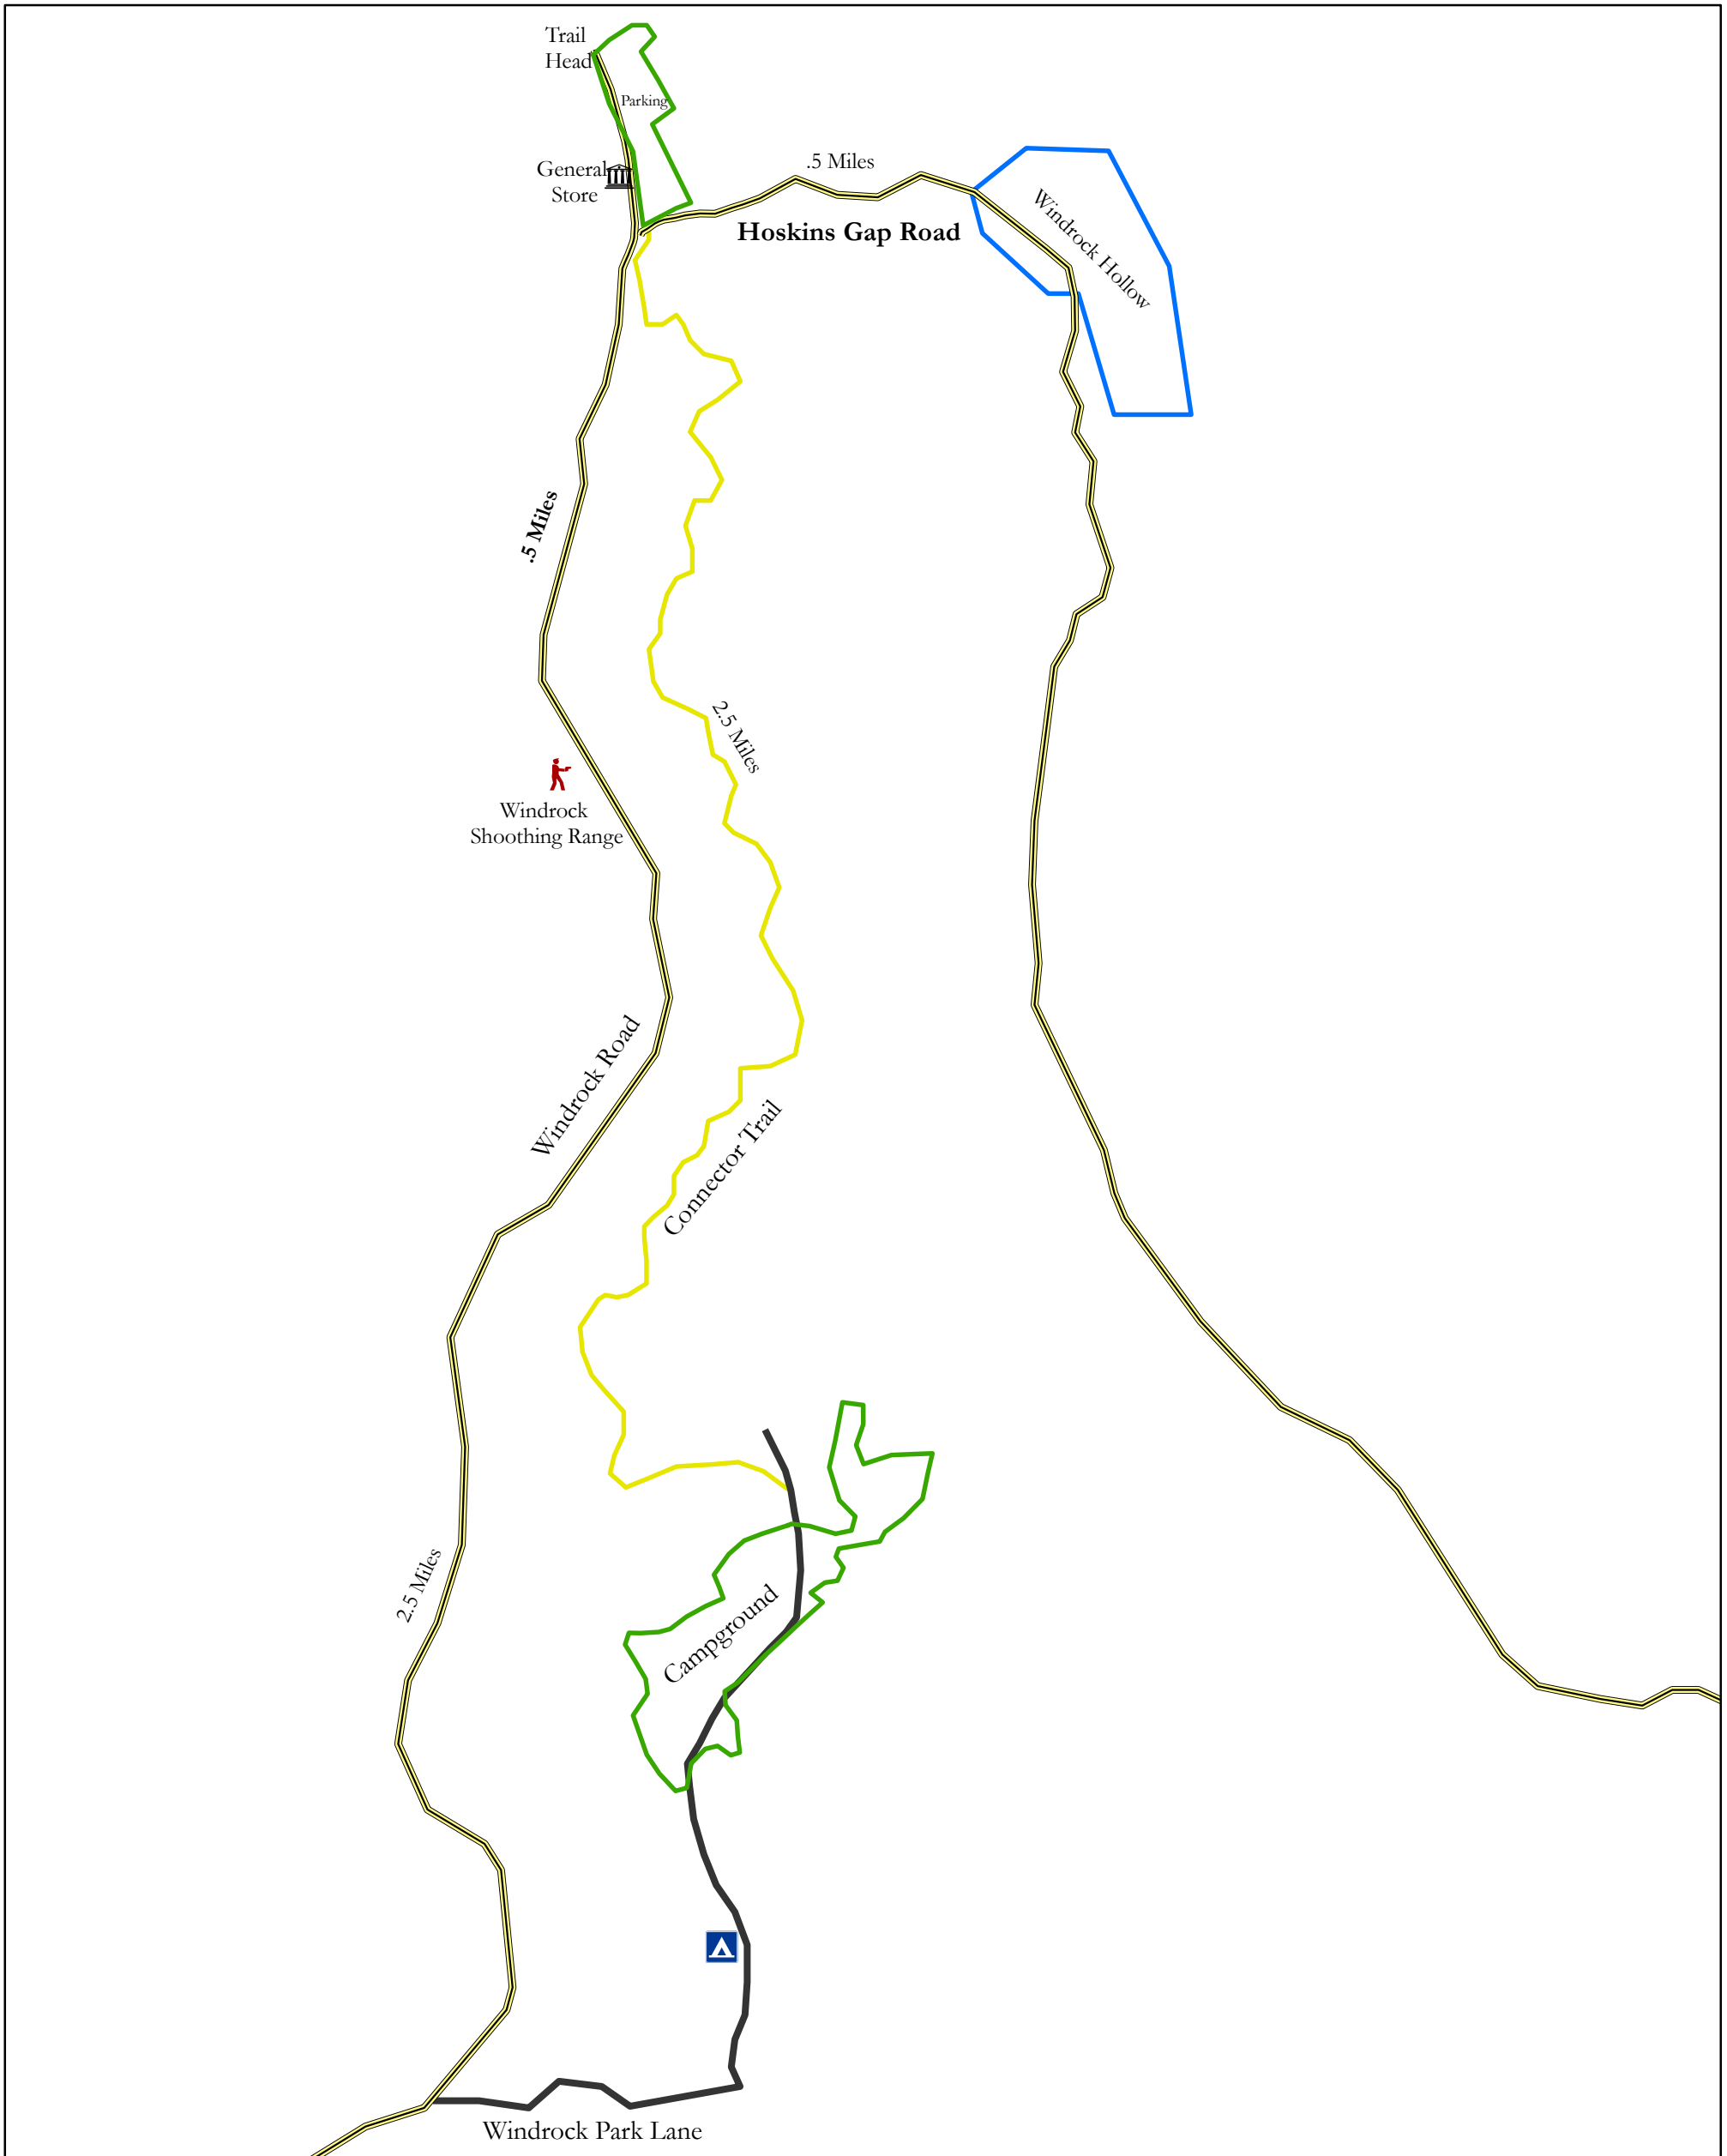

# Windrock Park Location Map

## Legend

1 inch = 1,000 feet

-  General Store
-  Trail Head Parking Lot
-  Campground Office
-  Campground
-  Windrock Shooting Range
-  Windrock Hollow
-  Connector Trail